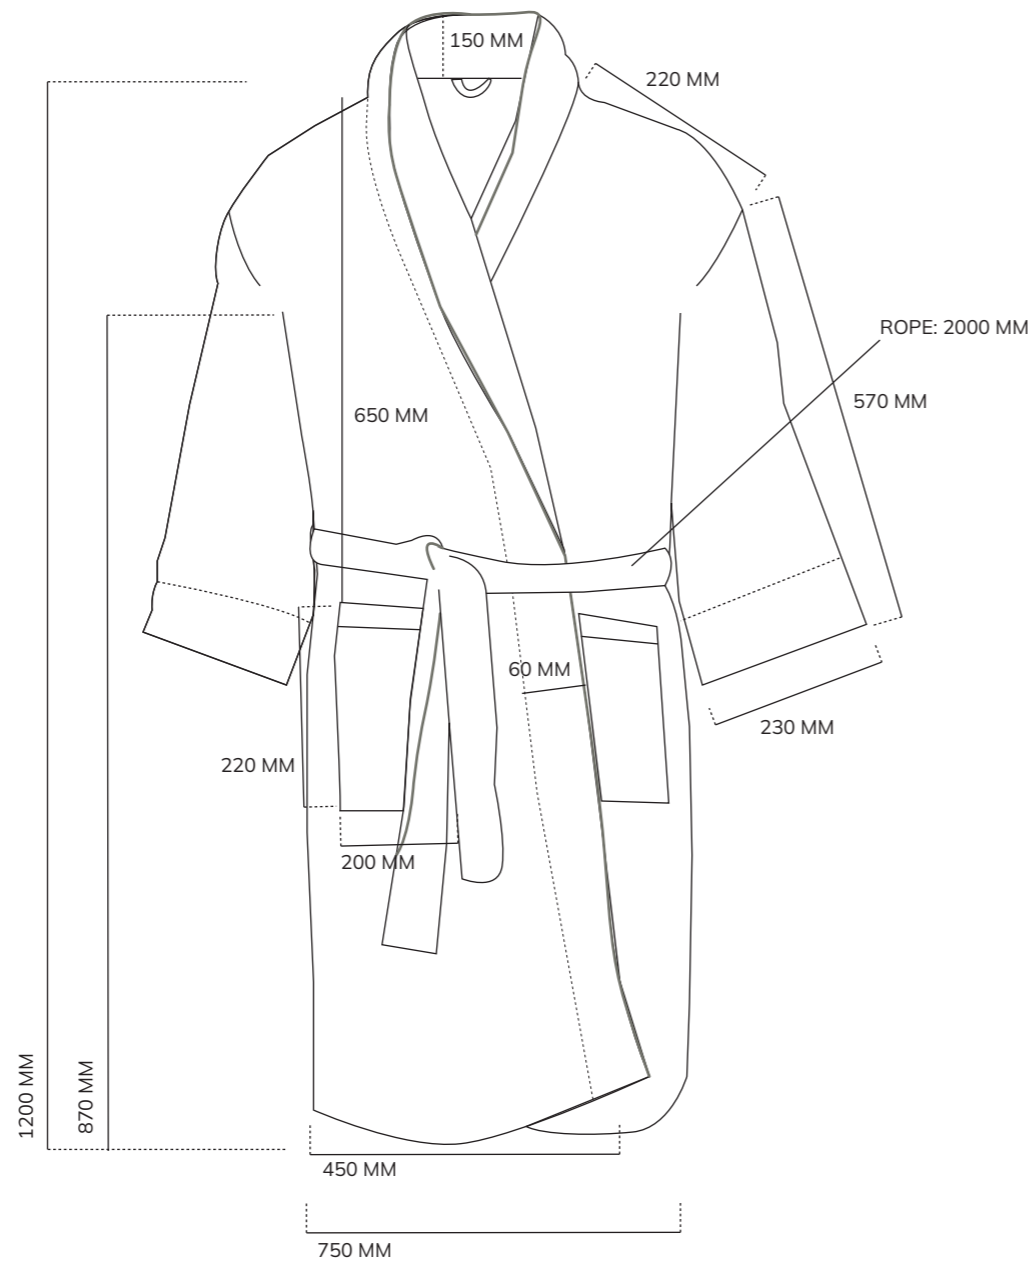

SIZE CHART
MODEL: ROBE
SERIES: HARPER

L/XL

S/M