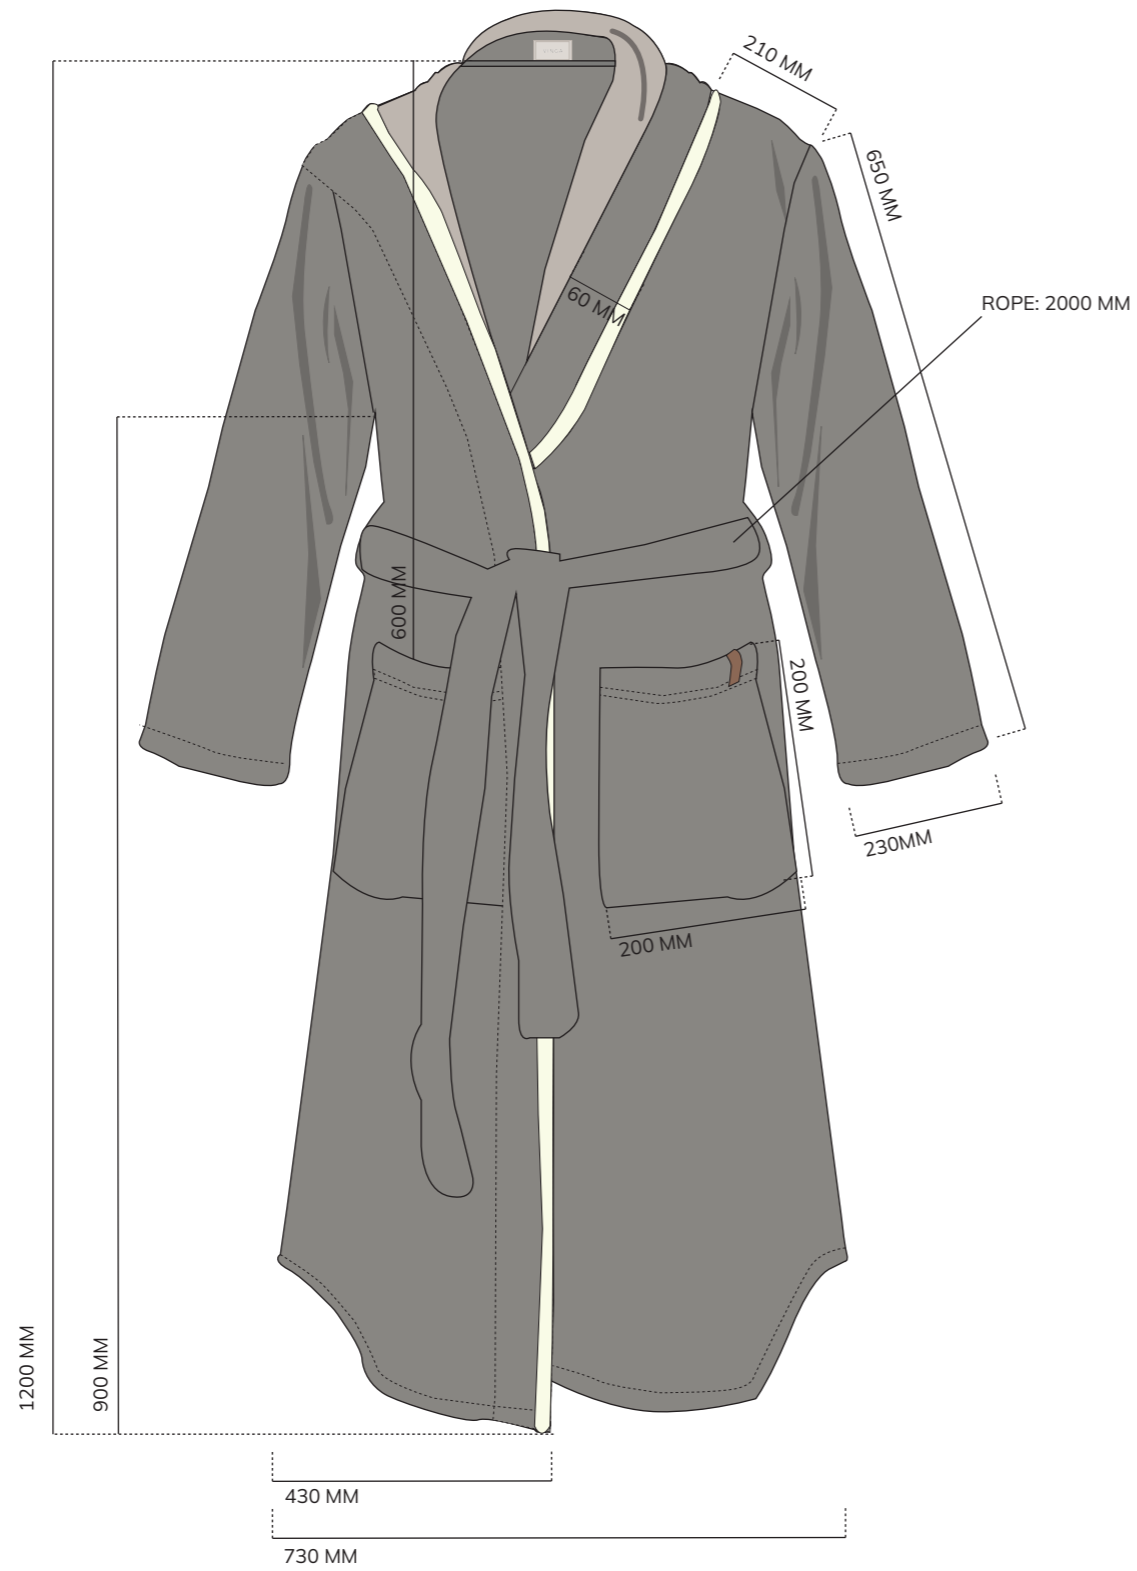

SIZE CHART
MODEL: ROBE
SERIES: LOUIS

L/XL

S/M